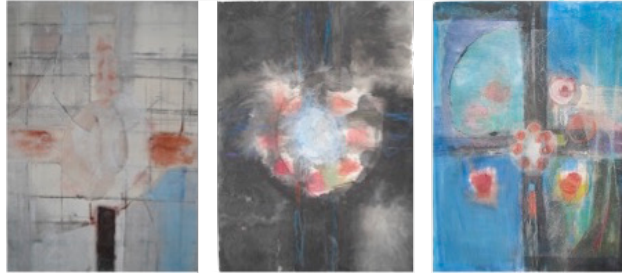

Inner Work Path

IN THE LIGHT OF ANTHROPOSOPHY

Meditation Courses With Lisa Romero

ADVENT

November 29 - December 1

Fri 6pm; Sat & Sun 9:30am - 2:30pm

Byron Shire NSW

\$300

Advent can be seen as a picture that is able to support our understanding of the helps and hindrances on the path that leads us towards the transformation of the soul's capacities to enable a living relationship with the spiritual world. Through our conscious relationship to the kingdoms of nature, the weeks of advent teach us how to grow in greater harmony with these kingdoms and overcome the blocks that prevent harmony with others. This is an essential preparation for new spiritual births to take place.